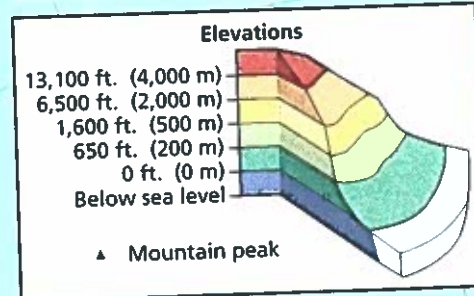

UNIT
4

Regional Atlas

Australia PHYSICAL

0 1,000 kilometers
0 1,000 miles
Lambert Azimuthal Equal-Area projection

Map Skills

- 1 Location** Where are the region's only major rivers located?
- 2 Place** What is the region's highest mountain? Where is it located?
- 3 Region** How many states make up Australia?
- 4 Place** Which Australian state is an island?

Australia POLITICAL

○ National capital
● State/territorial capital

0 1,000 kilometers
0 1,000 miles
Lambert Azimuthal Equal-Area projection

Country and Capital	Literacy Rate	Population and Density	Land Area	Life Expectancy (Years)	GDP* Per Capita (U.S. dollars)	Television Sets (per 1,000 people)	Flag and Language
AUSTRALIA Canberra	100%	20,400,000 7 per sq. mi. 3 per sq. km	2,988,888 sq. mi. 7,741,184 sq. km	80	\$30,700	716	English
UNITED STATES Washington, D.C.	97%	296,500,000 80 per sq. mi. 31 per sq. km	3,717,796 sq. mi. 9,629,047 sq. km	78	\$40,100	844	English