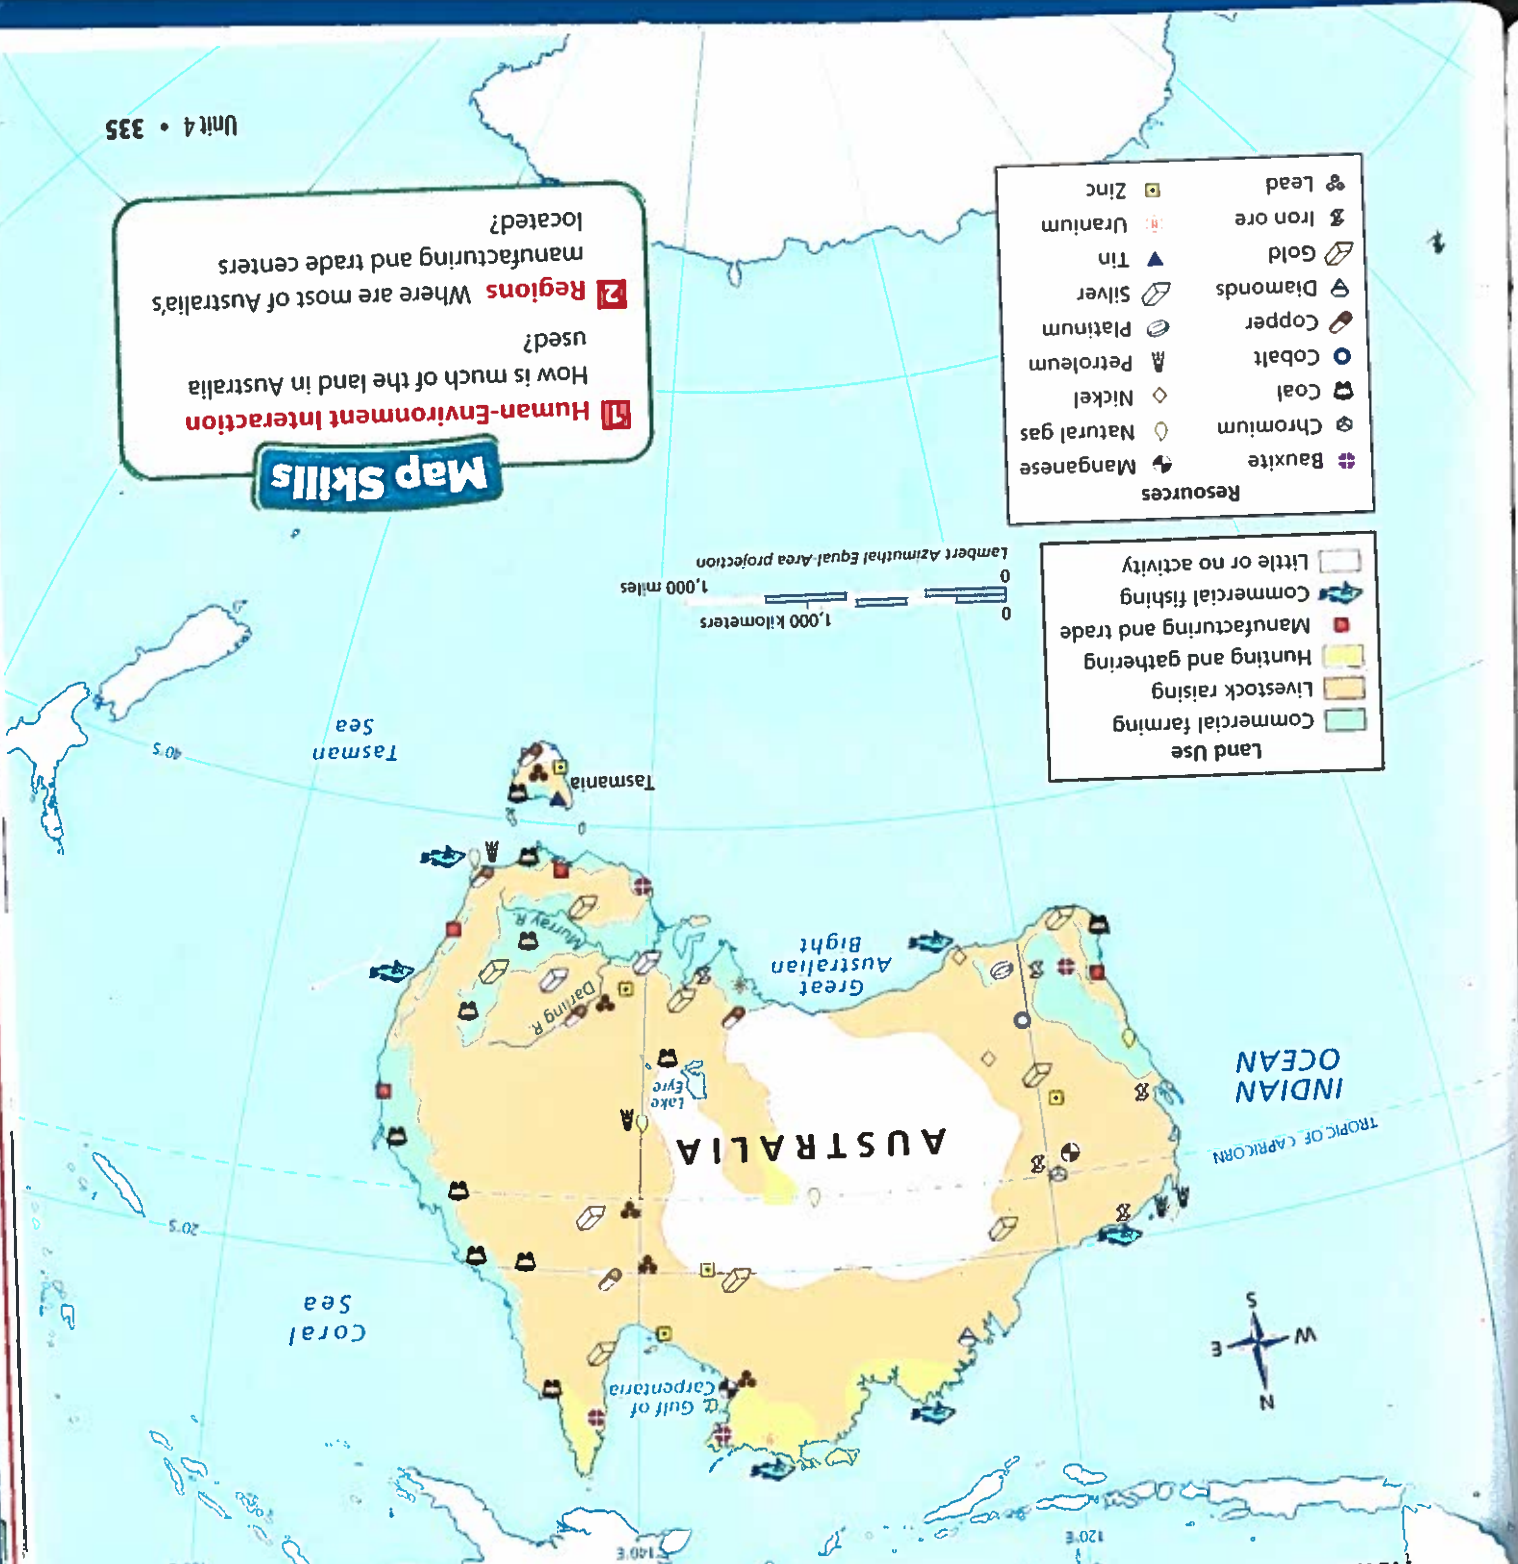

Australia POPULATION DENSITY

Cities
(Statistics reflect metropolitan areas)

- Over 1,000,000
- 500,000-1,000,000
- 250,000-500,000
- Under 250,000

POPULATION
Per sq. mi. Per sq. km

- 500 and over
- 250-1,250
- 62.5-250
- 25-100
- 12.5-62.5
- 2.5-12.5
- Less than 2.5

0 1,000 Kilometers
0 1,000 miles
Lambert Azimuthal Equal-Area projection

Map Skills

1 Regions Where do most people in Australia live?

2 Human-Environment Interaction Why do you think few people live in Australia's interior?

Australia ECONOMIC RESOURCES

Land Use

- Commercial farming
- Livestock raising
- Hunting and gathering
- Manufacturing and trade
- Commercial fishing
- Little or no activity

Resources

- Bauxite
- Manganese
- Chromium
- Natural gas
- Coal
- Nickel
- Petroleum
- Platinum
- Copper
- Diamonds
- Silver
- Tin
- Uranium
- Lead
- Iron ore
- Gold
- Zinc

0 1,000 Kilometers
0 1,000 miles
Lambert Azimuthal Equal-Area projection

Map Skills

1 Human-Environment Interaction How is much of the land in Australia used?

2 Regions Where are most of Australia's manufacturing and trade centers located?